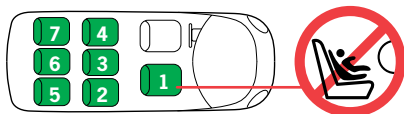

Approved cars for Comfort ISOfix provided that the car is equipped with ISOfix

The iZi Comfort ISOfix is a semi-universal ISOfix child restraint system. It is approved to regulation 44.04 series of amendments for general use in vehicles fitted with ISOfix anchorage systems.

It will fit vehicles with positions approved as ISOfix positions (as detailed in the vehicle handbook), depending on category of the child and of the fixture. The mass group and the ISOfix size class for which this device is intended is : A.

The iZi Comfort ISOfix is suitable for fixing into the seat positions of the cars listed below, providing approved ISOfix points are fitted and available. Seat positions in other cars may also be suitable to accept this child restraint, however we have not yet tested that combination of car and iZi Comfort ISOfix seat. If in doubt, consult either BeSafe or the retailer. For updated car list see: www.besafe.eu

When the support leg is positioned on a storage compartment in front of the car seat, this compartment has to be filled up in such a way that the cover can hold the forces of the support leg. Consult the car dealer. When the floor under the floor support is insufficient to hold the forces you can not use the iZi Comfort ISOfix in this position of the car.

! DO NOT use on a passenger seat fitted with activated frontal air bag.

Manufacturer	Model	1st year of production	Approved seats	
Alfa Romeo	156 wagon	2005	2,4	
	159	2005	2,4	
Audi	A2	2000	1,2,4	
	A3	1997	2,4	
	A3	2003	1,2,4	
	A3 sportback	2003	1,2,4	
	A3 cabrio	2008	2,4	
	A4	1998	2,4	
	A4	2000	1,2,4	
	A4 cabriolet	2008	2,4	
	A4 Avant	2007	1,2,4	
	S4 cabriolet	2002	2,4	
Audi	A6	1998	2,4	
	A6	2004	1,2,4	
	A8	2002	2,4	
	Q5	2008	1,2,4	
	Q7	2006	1,2,4	
	BMW	1 serie	2005	2,4
		3 serie	ISOfix	2,4
		5 serie	ISOfix	2,4
Mini Cooper		ISOfix	2,4	
X3		2004	2,4	
X5		2004	2,4	
X6		2008	2,4	
Chevrolet	Aveo	2006	2,4	
	Captiva	2006	2,4	
	Epica	2006	2,4	
	Kalos	2002	2,4	
	Lacetti	2004	2,4	
	Matiz	2005	2,4	
Chrysler	Dodge Caliber	2006	2,4	
	Jeep Cherokee	2002	2,4	
	PT cruiser	2000	2,4	
	Voyager	2001	2,4	
Citroen	Berlingo	2007	2,4	
	C1	2005	2,4	
	C2	2004	2,4	
	C3	2004	2,4	
	C4	2004	2,4	
	C4 Picasso	2007	1,2,3,4	
	C4 Grande Picasso	2007	1,2,3,4	
	C5	2000	1,2,4	
	C6	2008	2,4	
	C8	2003	2,4	
Xsara Picasso	2000	2,4