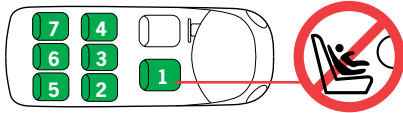

Manufacturer	Model	1st year of production	Approved seats
Dacia	Logan MVC	2005	2,4
Daihatsu	Sirion	2005	2,4
Fiat	500	2007	2,4
	Bravo (type 196)	2007	2,4
	Croma	2008	2,4
	Fiorno Qubo	2008	2,4
	Grande Punto	2006	2,4
	Multipla	2004	2,4
	Stilo	2004	2,4
	Ulysee	2002	2,4
Ford	C-max	2003	2,4
	Fiesta (MK7)	2008	2,4
	Focus	2004	2,4
	Galaxy	2006	2,4
	Mondeo	2000	2,4
Honda	Accord	2003	2,4
	Civic	2006	2,4
	CRV	2002	2,4
	FRV	2004	2,4
	Jazz	2002	2,4
	Stream	2000	2,4
Huundai	Accent	2002	2,4
	Coupe	2001	2,4
	Elantra	2002	2,4
	Getz	2002	2,4
	Matrix	2002	2,4
	Santa Fe	2002	2,4
	Sonata	2001	2,4
	Terracan	2002	2,4
	Tucson	2004	2,4
Jaguar	S type	2002	2,4
	X type	2005	2,4
	XJ type	2003	2,4
Kia	Carens	2002	2,4
	Ceed	2005	2,4
	Magentis	2002	2,4
	Opirus	2003	2,4

Manufacturer	Model	1st year of production	Approved seats
	Picanto	2004	2,4
	Rio	2005	2,4
	Sedona	2003	2,3,4
	Sorento	2002	2,4
	Sportage	2004	2,4
Landrover	Discovery	2001	2,4
	Freelander	2006	2,4
	Range Rover	2002	2,4
	Range Rover Sport	2005	2,4
Lexus	IS 250	2005	2,4
	LS 460	2007	2,4
	GS 300/430	2000	2,4
	RX 300	2003	2,4
	RX400h	2006	2,4
Mazda	2	2003	2,4
	3	2003	2,4
	323	2001	2,4
	5	2005	2,4
	6	2002	2,4
	CX7	2007	2,4
	MX5	2002	1
	RX8	2003	2,4
Mercedes	A class	2001	2,4
	B class	2005	2,4
	C class	2000	2,4
	CL	2002	2,4
	CLC 180	2008	2,4
	CLK	2002	2,4
	CLS	2004	2,4
	E class	2002	2,4
	M class	2001	2,4
	ML class	2005	2,4
	R class	2005	2,4
	S class	2002	2,4
	Vaneo	2003	2,4
	Vito	2004	2,4,5,7
Mitsubishi	Colt	2005	2,4
	Grandis	2004	2,4
	Lancer	2003	2,4
	L 200	2006	2,4
	Outlander	2003	2,4
Nissan	Almera	2000	2,4
	Micra	2000	2,4
	Murano	2003	2,4
	Note	2005	2,4