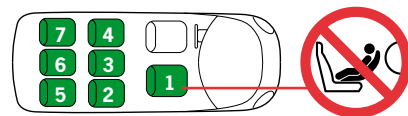

The iZi Up FIX is suitable for fixing into the seat positions of the cars listed below, providing approved ISOfix points are fitted and available. Due to differences in cushion shape and angle, the iZi Up FIX has to be tested in the particular vehicle seat if it really fits in the right way. Seat positions in other cars may also be suitable to accept this child restraint, however we have not yet tested that combination of car and iZi Up FIX. If in doubt, consult either BeSafe or the retailer. For updated carlist see: www.besafe.eu The child must always be secured with the 3-point carbelt, using the iZi Up FIX. In cases where the fixation point of the 3 point carbelt is positioned in between the ISOfix points of the car, the iZi Up FIX can not be used with connected FIX arms.

In some vehicles the space for the head in the rear seat is limited. If you fasten the iZi Up FIX with the FIX arms in these vehicles, it may not be possible to use the child seat up to a standing height of 1.50 m. This may be the case, for example, if the iZi Up FIX headrest hits the vehicle's C-pillar. Please observe the heights shown in the type list. When a vehicle is marked with *, the space for the head might be limited to 1,35 m. standing height for specific models of this vehicle.

! Notice: DO NOT use on a passenger seat fitted with activated frontal airbag.

Car manufacturer	Model	First year of production	Approved seats
Alfa Romeo	147	2007	2,4
	156 wagon	2005	2,4
	159	2005	2,4
	Mito	2008	1,2,4
	GT Sportcoupe*	2010	2,4
Audi	A1*	2010	2,4
	A2	2000	2,4
	A3, S3	1997	2,4
	A3, S3	2003	1,2,4
	A3 sportback	2003	1,2,4
	A3 cabrio*	2008	1,2,4
	A4, S4, RS4	1998	1,2,4
	A4 avant	1996	2,4
	A4, S4, RS4	2000	1,2,4
	A4 avant	2000	1,2,4
	A4 cabrio	2002	1,2,4
	A5, S5*	2007	1,2,4
	A5 sportback	2009	1,2,4
	A5 cabrio*	2009	2,4
	A6, S6, RS6	1998	2,4
	A6, S6, RS6, avant	2004	1,2,4
	A7	2010	1,2,4
A7 sportback	2010	1,2,4	
A8, S8	1998	2,4	
A8, S8	2010	1,2,4	
Q3	2010	1,2,4	
Q5	2008	1,2,4	
Q7	2006	1,2,4	
R8	2007	1	
BMW	1 serie	2005	2,4
	3 serie	ISOfix	2,4
	5 serie	ISOfix	2,4
	7 serie	ISOfix	2,4
	Mini	ISOfix	2,4
	Mini Club Man	2007	2,4
	X1	2004	2,4
	X3	2004	2,4
	X5	2004	2,4
	X6	2008	2,4
Chevrolet	Aveo	2006	2,4
	Captiva	2006	2,4
	Cruze	2009	2,4
	Epica	2006	2,4
	Kalos	2002	2,4
	Lacetti	2004	2,4
	Matiz	2005	2,4
	Nubira	2009	2,4
	Orlando	2011	2,4
	Spark	2009	2,4
Chrysler	Dodge Caliber	2006	2,4
	Dodge Journey	2009	2,4