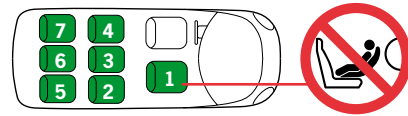

Car manufacturer	Model	First year of production	Approved seats
Nissan	Pajero	2007	2,4
	Almera	2000	2,4
	Cube Z12	2008	2,4
	Juke	2010	2,4
	Micra*	2000	2,4
	Murano	2003	2,4
	Note	2005	2,4
	Pathfinder	2005	2,3,4
	Pixo	2011	2,4
	Primera	2002	2,4
	Qashqai	2007	2,4
	Qashqai +2	2008	2,4
	X-trail	2001	2,4
Opel/Vauxhall	Agila	2002	2,4
	Antara	2006	2,4
	Astra	2004	2,4
	Combo	2001	2,4
	Corsa	2000	2,4
	Insignia	2008	2,4
	Meriva	2003	2,4
	Signum	2003	2,4
	Vectra	2002	2,4
	Zafra	2003	2,4
Peugeot	107	2005	2,4
	206	1998	2,4
	207	2006	2,4
	307	2001	2,4
	308	2007	2,4
	308 SW	2007	2,3,4
	407	2004	2,4
	508	2011	2,4
	508 SW	2011	2,4
	607	2006	2,4
	807	2003	2,3,4
	3008	2010	2,4
	4007	2007	2,4
	5008	2010	2,3,4
	iON	2010	2,4
	Partner Tepee	2008	2,4
Porsche	Cayenne	2003	2,4
	Panamera	2009	2,4
Renault	Clio II	1998	2,4
	Clio III	2005	2,4
	Clio Grandtour	2009	2,4

Car manufacturer	Model	First year of production	Approved seats
	Espace III	2000	2,3,4
	Espace IV	2002	2,3,4
	Kangoo I	1999	3
	Kangoo II	2008	2,4
	Koleos	2008	2,4
	Laguna	2001	2,4
	Laguna III	2007	2,4
	Megane I	1999	2,4
	Megane II	2002	2,4
	Megane III	2008	2,4
	Megane Grandtour	2009	2,4
	Modus	2004	2,4
	Grand Modus	2008	2,4
	Scenic II*	2003	2,4
	Scenic III	2009	2,3,4
	Grand Scenic II	2004	2,4
	Grand Scenic III	2009	2,4
	Twingo I	2005	2,4
	Twingo II	2008	1,2,4
	Vel Satis	2002	2,4
Saab	93	ISOFIX	2,4
	95	ISOFIX	2,4
Seat	Alhambra	1998	2,3,4
	Alhambra	2010	2,3,4
	Altea	2004	2,4
	Altea XL	2006	2,4
	Arosa	1998	2,4
	Cordoba & Varia	1999	2,4
	Cupra*	2010	2,4
	Exeo	2009	2,4
	Ibiza	2004	2,4
	Ibiza ST	2010	2,4
	Leon	1998	2,4
	Toledo	1999	2,4
Skoda	Fabia	1998	2,4
	Octavia	1998	2,4
	Roomster	2006	2,4
	Superb	2001	2,4
	Yeti	2009	2,4
Smart	Forfour	2004	2,4
Subaru	Forester	2003	2,4
	Impreza	2002	2,4
	Legacy	2002	2,4
	Outback	1999	2,4
	Tribeca	2006	2,4
Suzuki	Alto	2010	2,4
	Grand Vitara	2002	2,4
	Ignis	2004	2,4
	Kizashi	2010	2,4
	Liana	2002	2,4
	Splash	2007	2,4

Car manufacturer	Model	First year of production	Approved seats
	Swift	2004	2,4
	SX4	2006	2,4
Toyota	Wagon R+	2002	2,4
	Auris	2007	2,4
	Avensis	2003	2,4
	Avensis Verso	2001	2,4
	Aygo	2005	2,4
	Corolla	2000	2,4
	Corollo Verso	2001	2,4
	iQ*	2008	2,4
	Land Cruiser	2002	2,4
	Previa	2000	2,4
	Prius	2003	2,4
	RAV 4	2000	2,4
	Urban cruiser	2009	2,4
	Yaris	1999	2,4
Volkswagen	Amarok	2010	2,4
	Beetle	1998	2,4
	Bora	1998	2,4
	Caddy	2000	2,4
	EOS	2006	2,4
	Fox	2005	2,4
	Golf IV	1997	2,4
	Golf V	2003	2,4
	Golf VI	2008	2,4
	Jetta	2006	2,4
	Lupo	1998	2,4
	Passat	1998	2,4
	Passat CC	2008	2,4
	Phaeton	2002	2,4
	Polo	1999	2,4
	Scirocco	2008	2,4
	Sharan	1998	2,3,4
	T4 Caravelle	1999	2,4
	T5 Multivan	2003	2,4
	Tiguan	2007	2,4
	Touareg	2002	2,4
	Touran	2007	2,4
Volvo	C 30	2006	2,4
	C 70	2007	2,4
	S 40	ISOFIX	2,4
	S 60	ISOFIX	2,4
	S 70	ISOFIX	2,4
	S 80	ISOFIX	2,4
	V 40	ISOFIX	2,4
	V 50	ISOFIX	2,4
	V 60	2010	2,4
	V 70	ISOFIX	2,4
	XC 60	2008	2,4
	XC 70	2007	2,4
	XC 90	ISOFIX	2,4